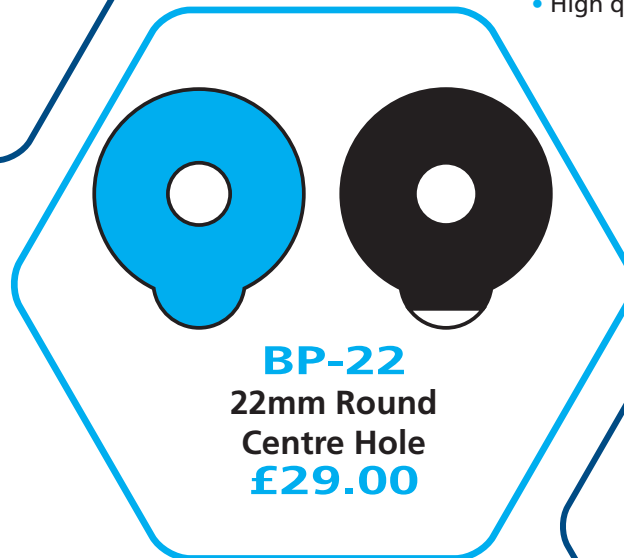

## OUR MID RANGE GLAZING PAD

**BP-70**  
24mm Round  
Centre Hole  
**£29.00**

Blue Pro is our mid range pad which performs well in all situations, it's distinctive blue backing and easy removal from the blocks makes it a great solution for your laboratory.

#### Features:

- Excellent holding power
- Easy to remove
- High quality foam material

PRICE  
BASED ON  
ROLLS OF 1000  
PADS  
**MULTIBUY  
DEALS  
AVAILABLE**

**BP-22**  
22mm Round  
Centre Hole  
**£29.00**

**BP-76**  
18mm Half-Eye  
Round Corners  
Centre Hole  
**£29.00**

**BP-80**  
17mm Ellipse  
Centre Hole  
**£29.00**

 01377 257752

 [www.ml-oc.com](http://www.ml-oc.com)