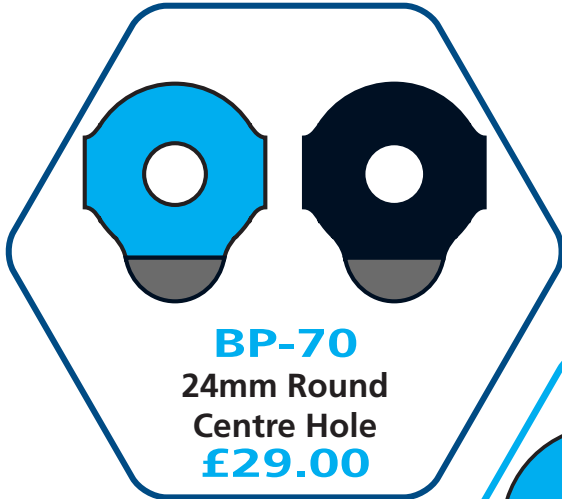

## OUR MID RANGE GLAZING PAD

**BP-70**  
24mm Round  
Centre Hole  
**£29.00**

Blue Pro is our mid range pad which performs well in all situations, it's distinctive blue backing and easy removal from the blocks makes it a great solution for your laboratory.

#### Features:

- Excellent holding power
- Easy to remove
- High quality foam material

PRICE  
BASED ON  
ROLLS OF 1000  
PADS  
**MULTIBUY  
DEALS  
AVAILABLE**

**BP-22**  
22mm Round  
Centre Hole  
**£29.00**

**BP-76**  
18mm Half-Eye  
Round Corners  
Centre Hole  
**£29.00**

**BP-80**  
17mm Ellipse  
Centre Hole  
**£29.00**

 01377 257752

 [www.ml-oc.com](http://www.ml-oc.com)